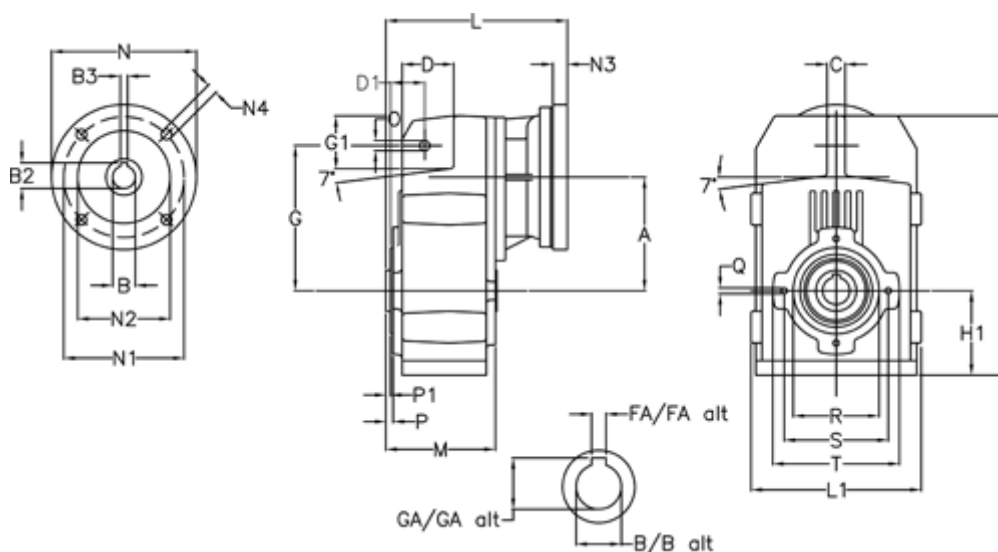

Article number: 29560243493220

Description: Shaft mounted gear
A254H35-434,9-P63B5

Measures

A = 128.75	FA = 10	M = 135.5	Q = M10x14
B = 35	G = 162	N = 140	R = 110
B1 = 11	G1 = 58.0	N1 = 115	S = 130
B2 = 12.8	GA = 38.3	N2 = 95	T = 150
B3 = 4	H = 290.5	N4 = M8x19	
C = 20	H1 = 93.5	O = 13	
D = 57.0	L = 268.5	P = 6.0	
D1 = 43.5	L1 = 188	P1 = 3.5	